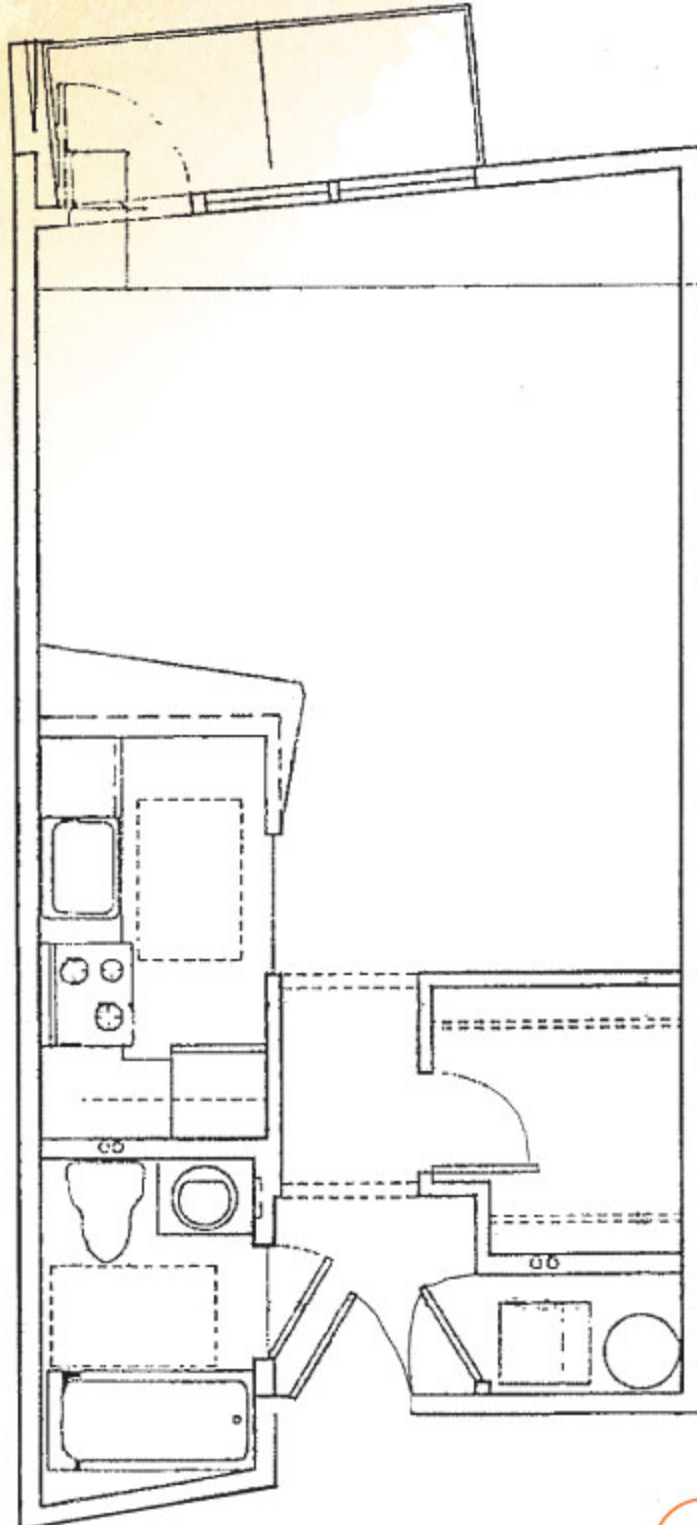

# THEA'S Landing

1705 Dock St, Tacoma, WA 98402  
t. 253.572.THEA [8432] • f. 253.572.8435  
[www.theaslanding.com](http://www.theaslanding.com)

STUDIO/  
sq.ft. **546**

C  
E2.60 scale: 1/4" = 1'-0"

\*please note, diagram may not be perfectly to scale