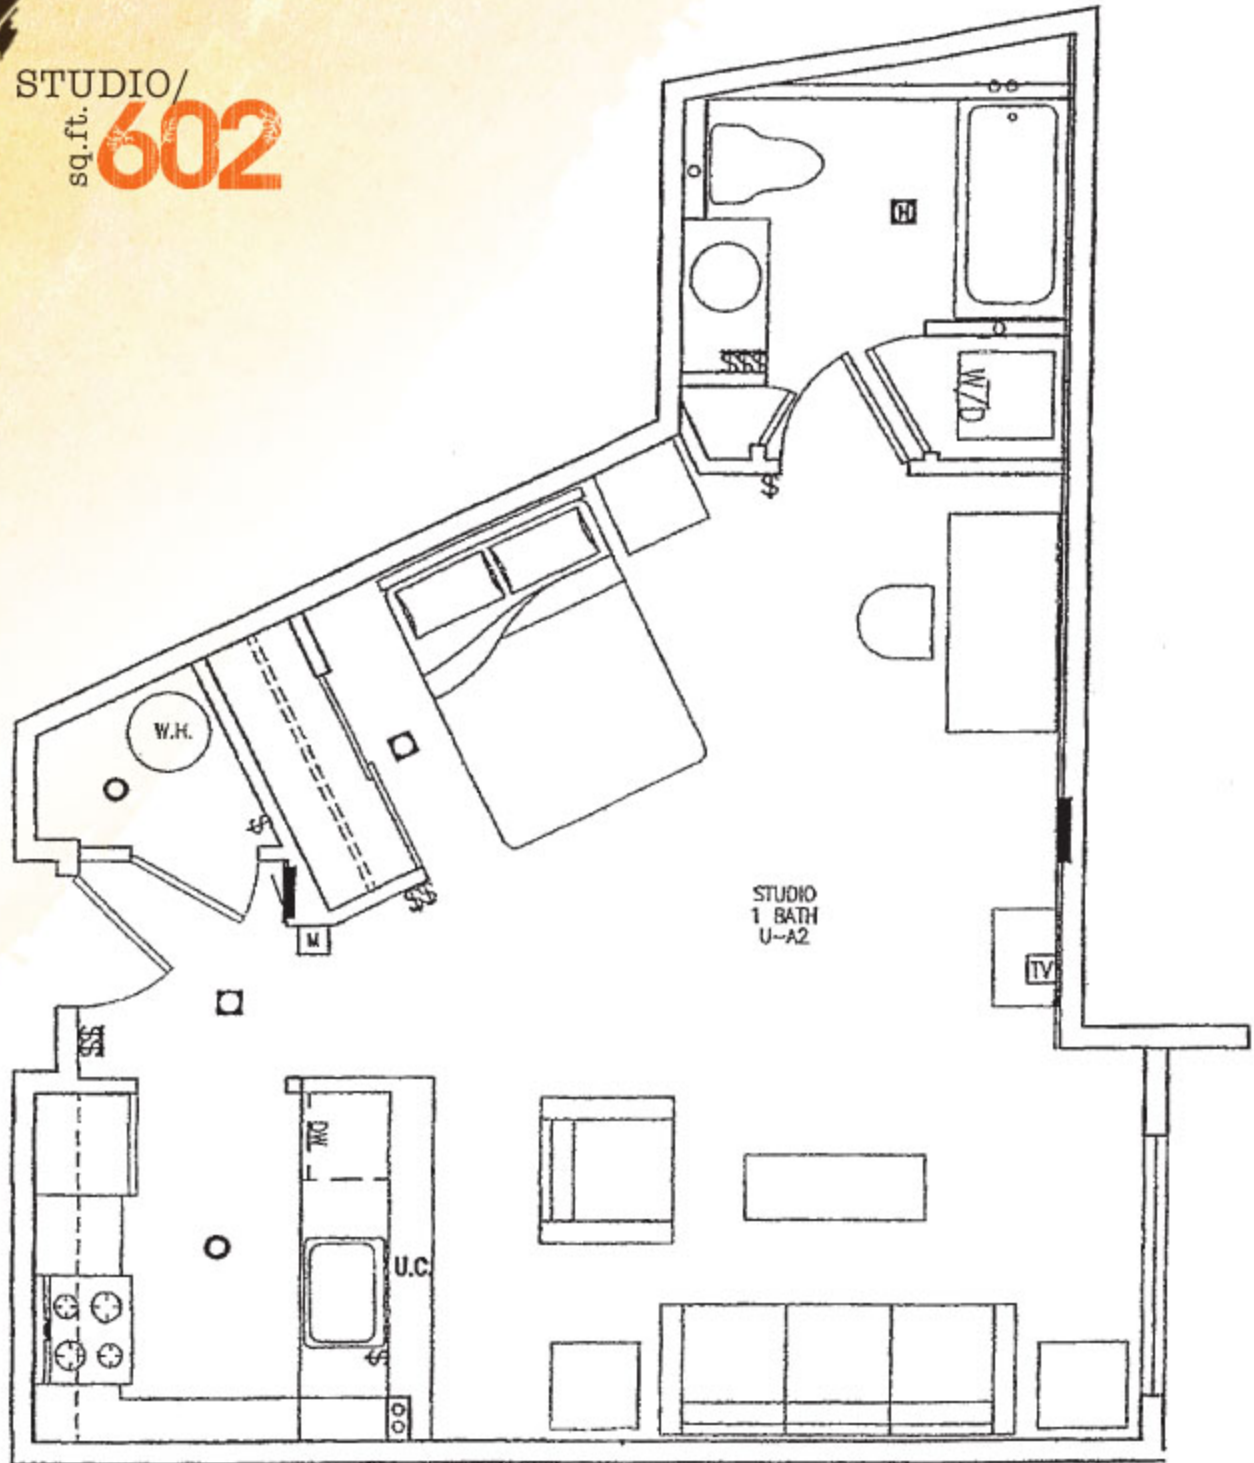

Resident Unit

A2

THEA'S Landing

1705 Dock St, Tacoma, WA 98402
t. 253.572.THEA [8432] • f. 253.572.8435

www.theaslanding.com

STUDIO/
sq.ft. 602

B
E2.60 scale: 1/4" = 1'-0"

*please note, diagram may not be perfectly to scale