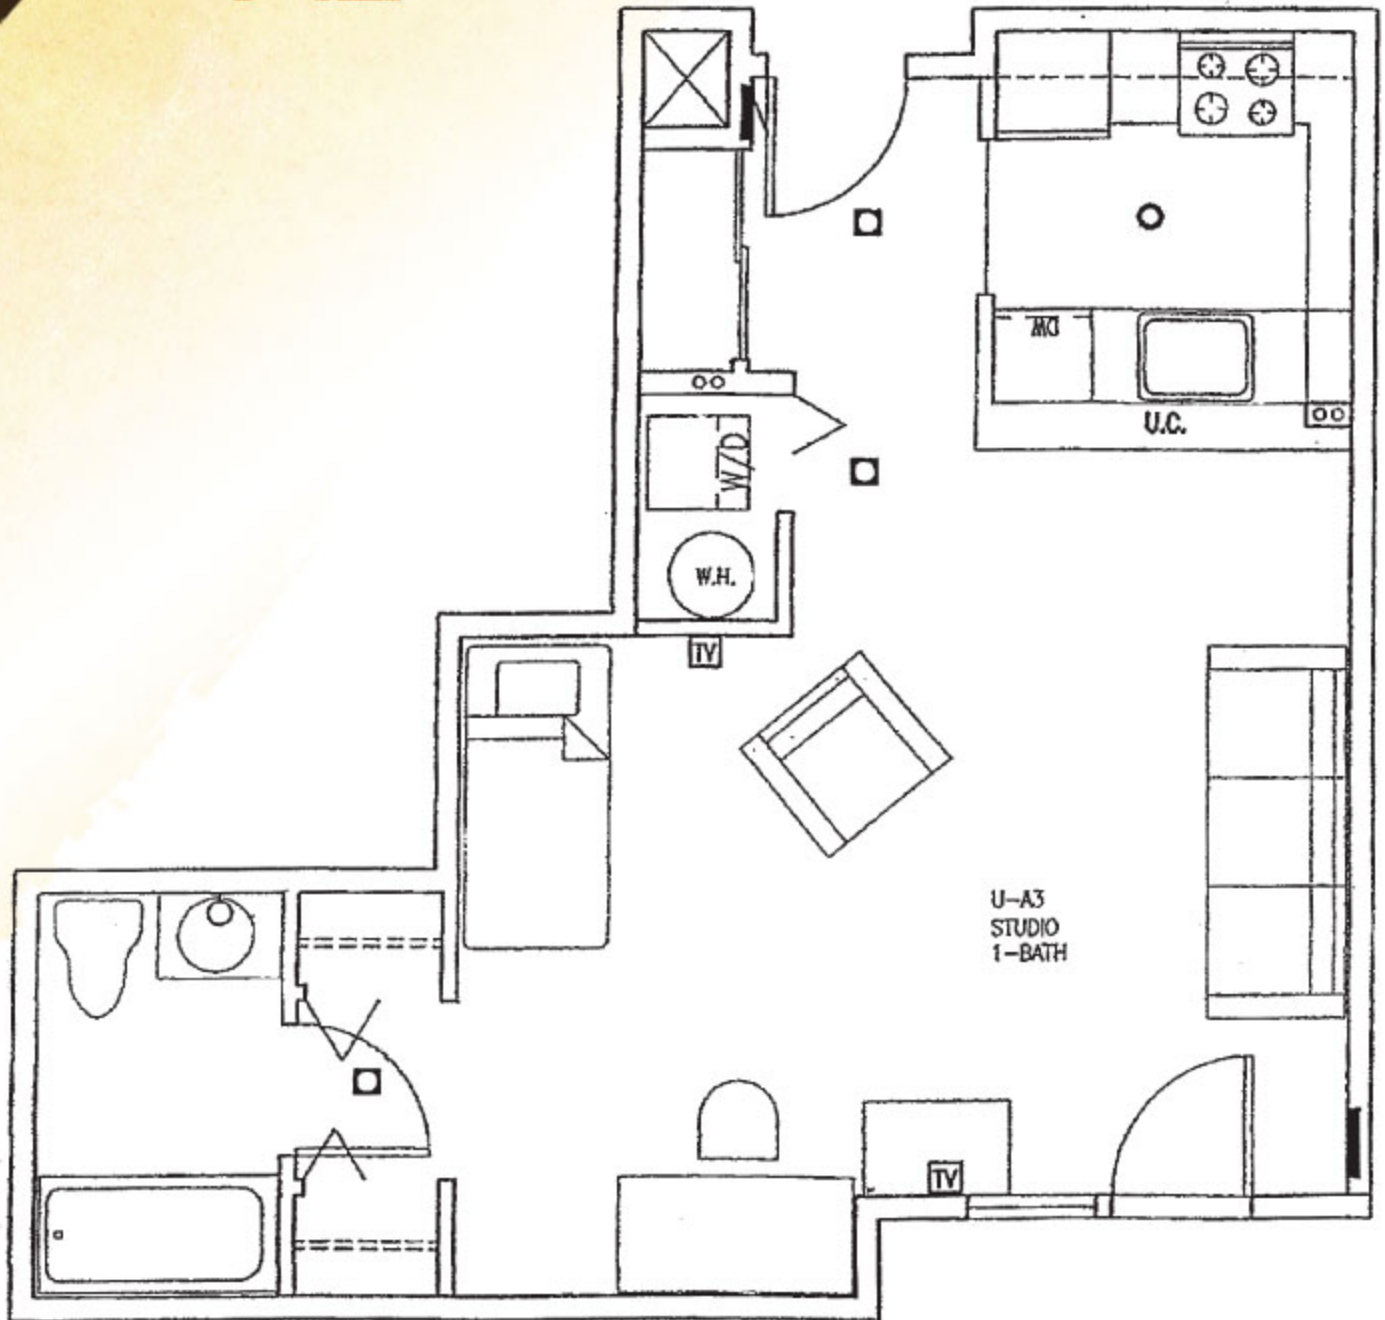

Resident Unit

A3

STUDIO/
sq.ft. 542

THEA'S Landing

1705 Dock St, Tacoma, WA 98402
t. 253.572.THEA [8432] • f. 253.572.8435

www.theaslanding.com

C
E2.60 scale: 1/4" = 1'-0"

*please note, diagram may not be perfectly to scale