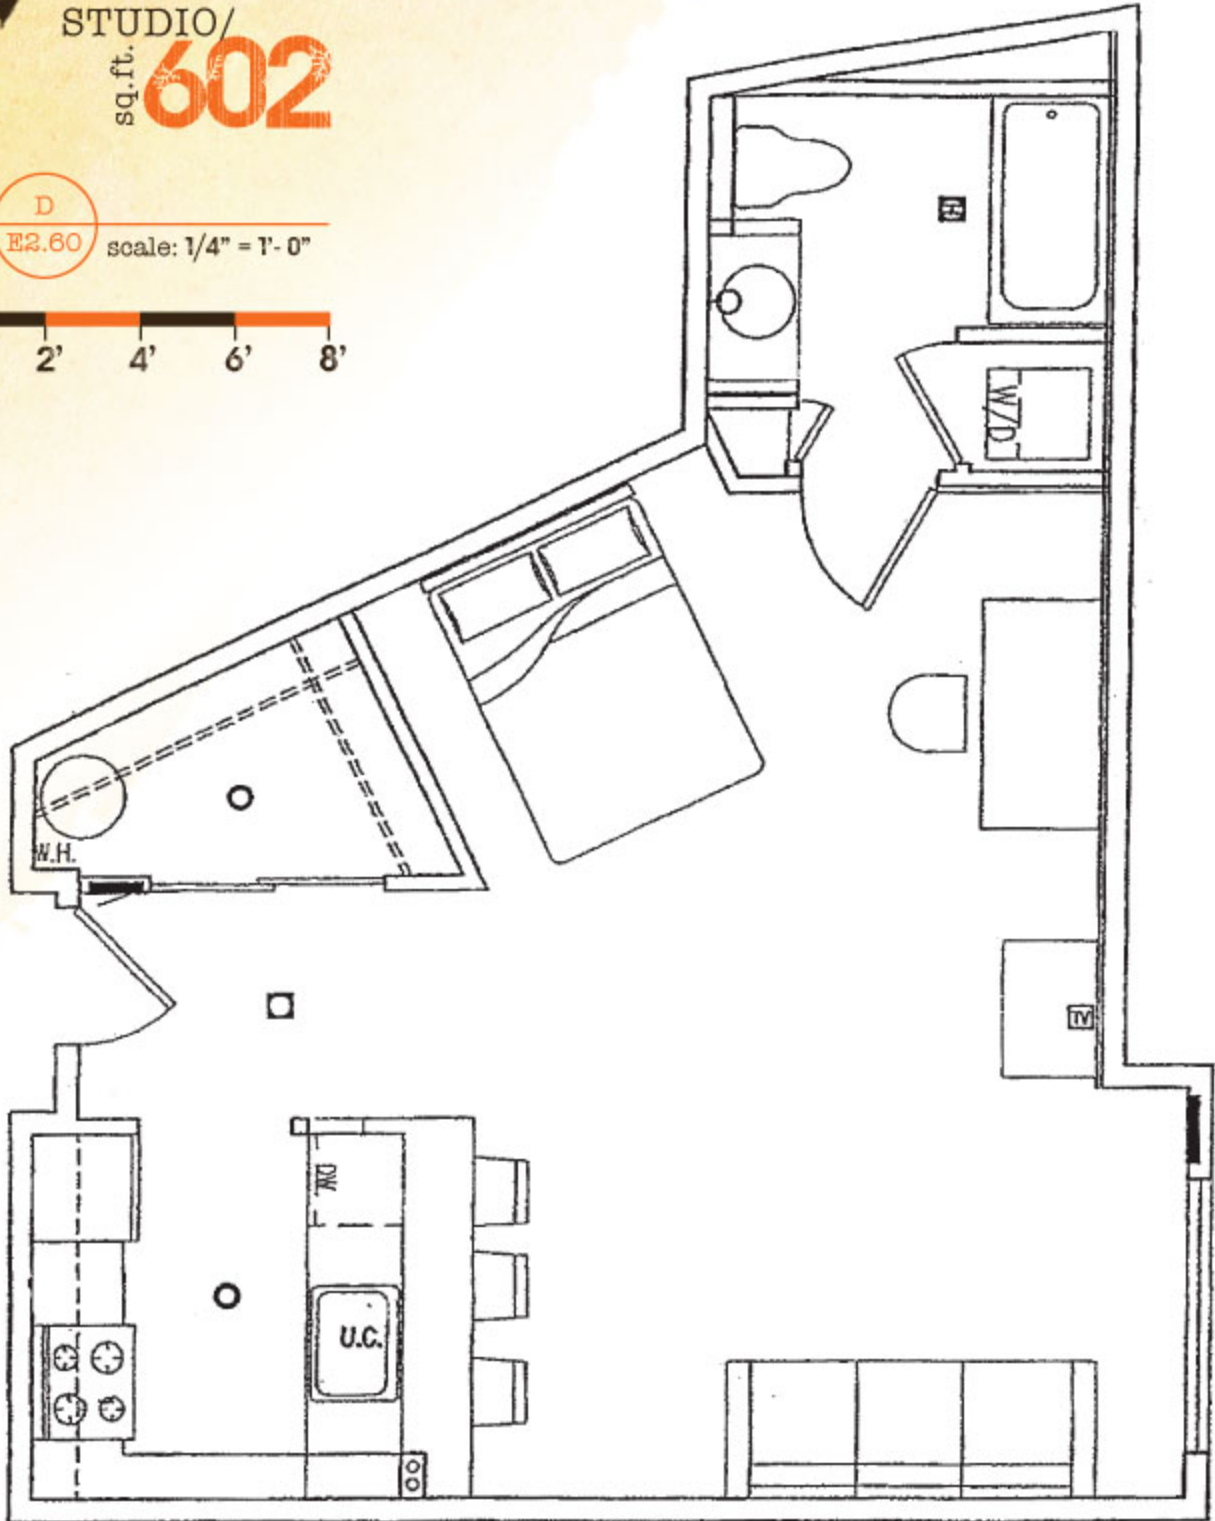

Resident Unit

A5

THEA'S Landing

1705 Dock St, Tacoma, WA 98402
t. 253.572.THEA [8432] • f. 253.572.8435
www.theaslanding.com

STUDIO/
sq.ft. **602**

D
E2.60 scale: 1/4" = 1'-0"

*please note, diagram may not be perfectly to scale