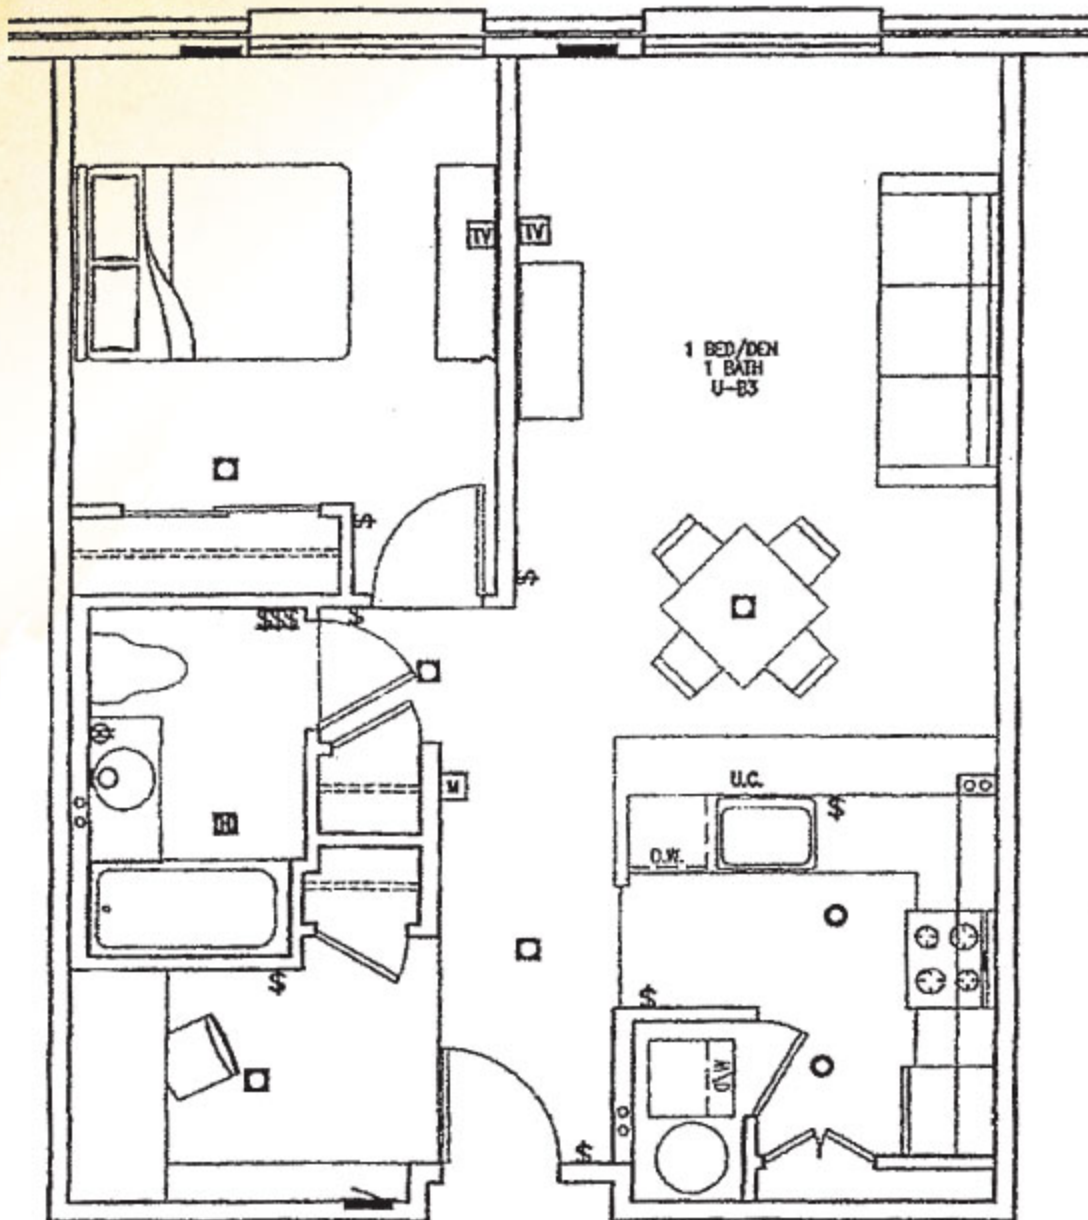

Resident Unit

B3

THEA'S Landing

1705 Dock St, Tacoma, WA 98402
t. 253.572.THEA [8432] • f. 253.572.8435

www.theaslanding.com

1bed/1bath/den

sq.ft. **722**

C
E2.61 scale: 3/16" = 1'-0"

*please note, diagram may not be perfectly to scale