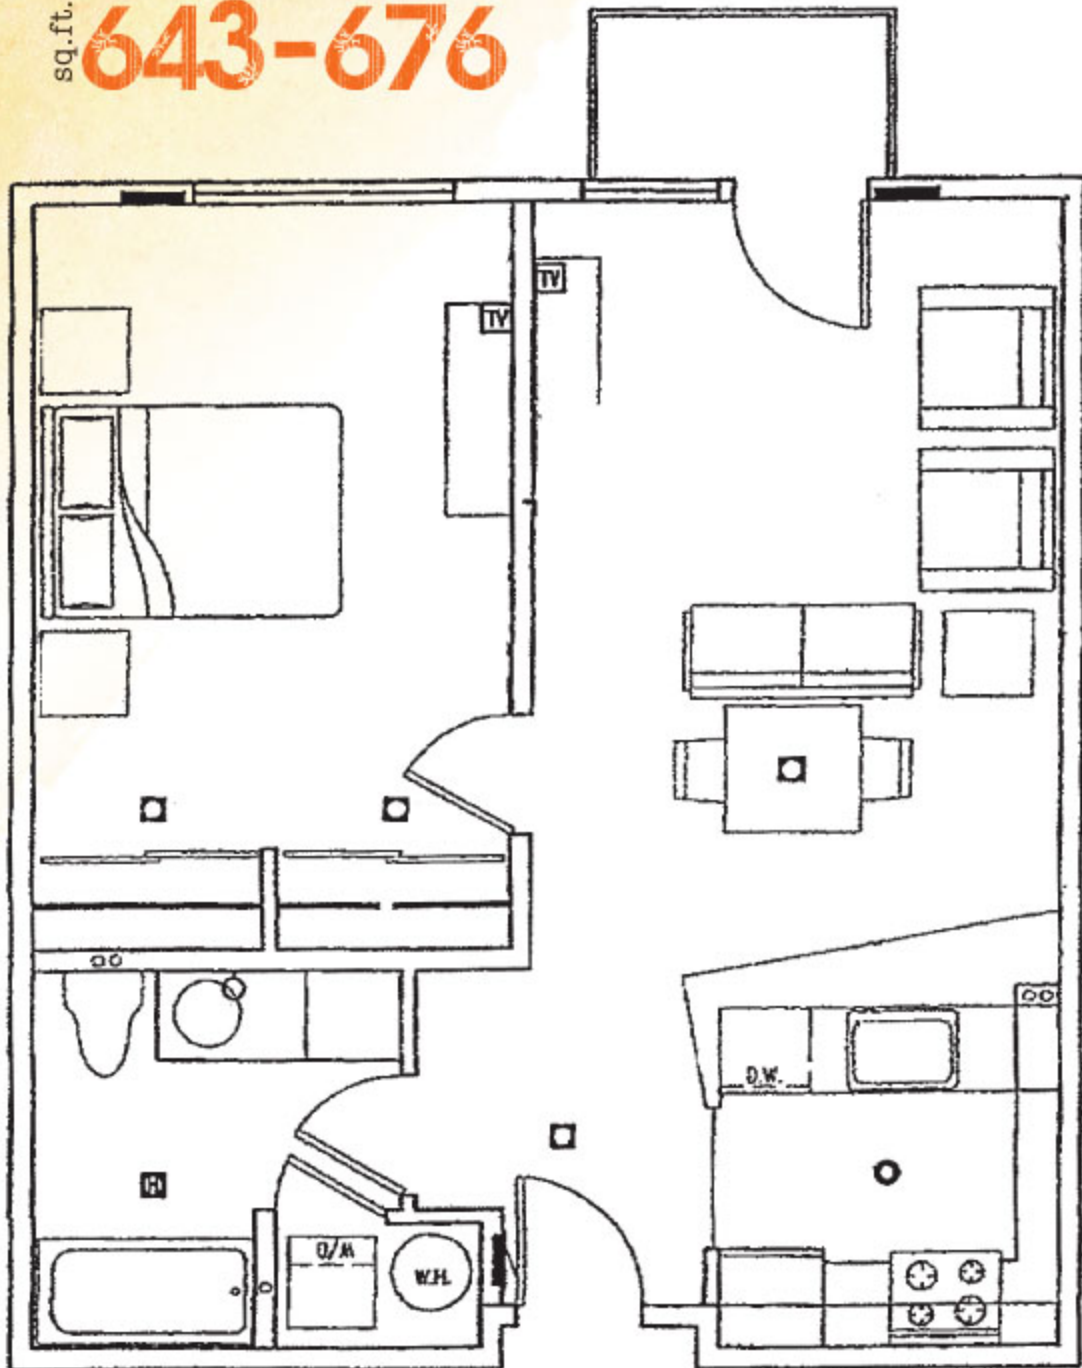

Resident Unit

**B6**

# THEA'S Landing

1705 Dock St, Tacoma, WA 98402  
t. 253.572.THEA [8432] • f. 253.572.8435

[www.theaslanding.com](http://www.theaslanding.com)

1bed/1bath

sq.ft. **643-676**

F  
E2.61 scale: 3/16" = 1'-0"

\*please note, diagram may not be perfectly to scale