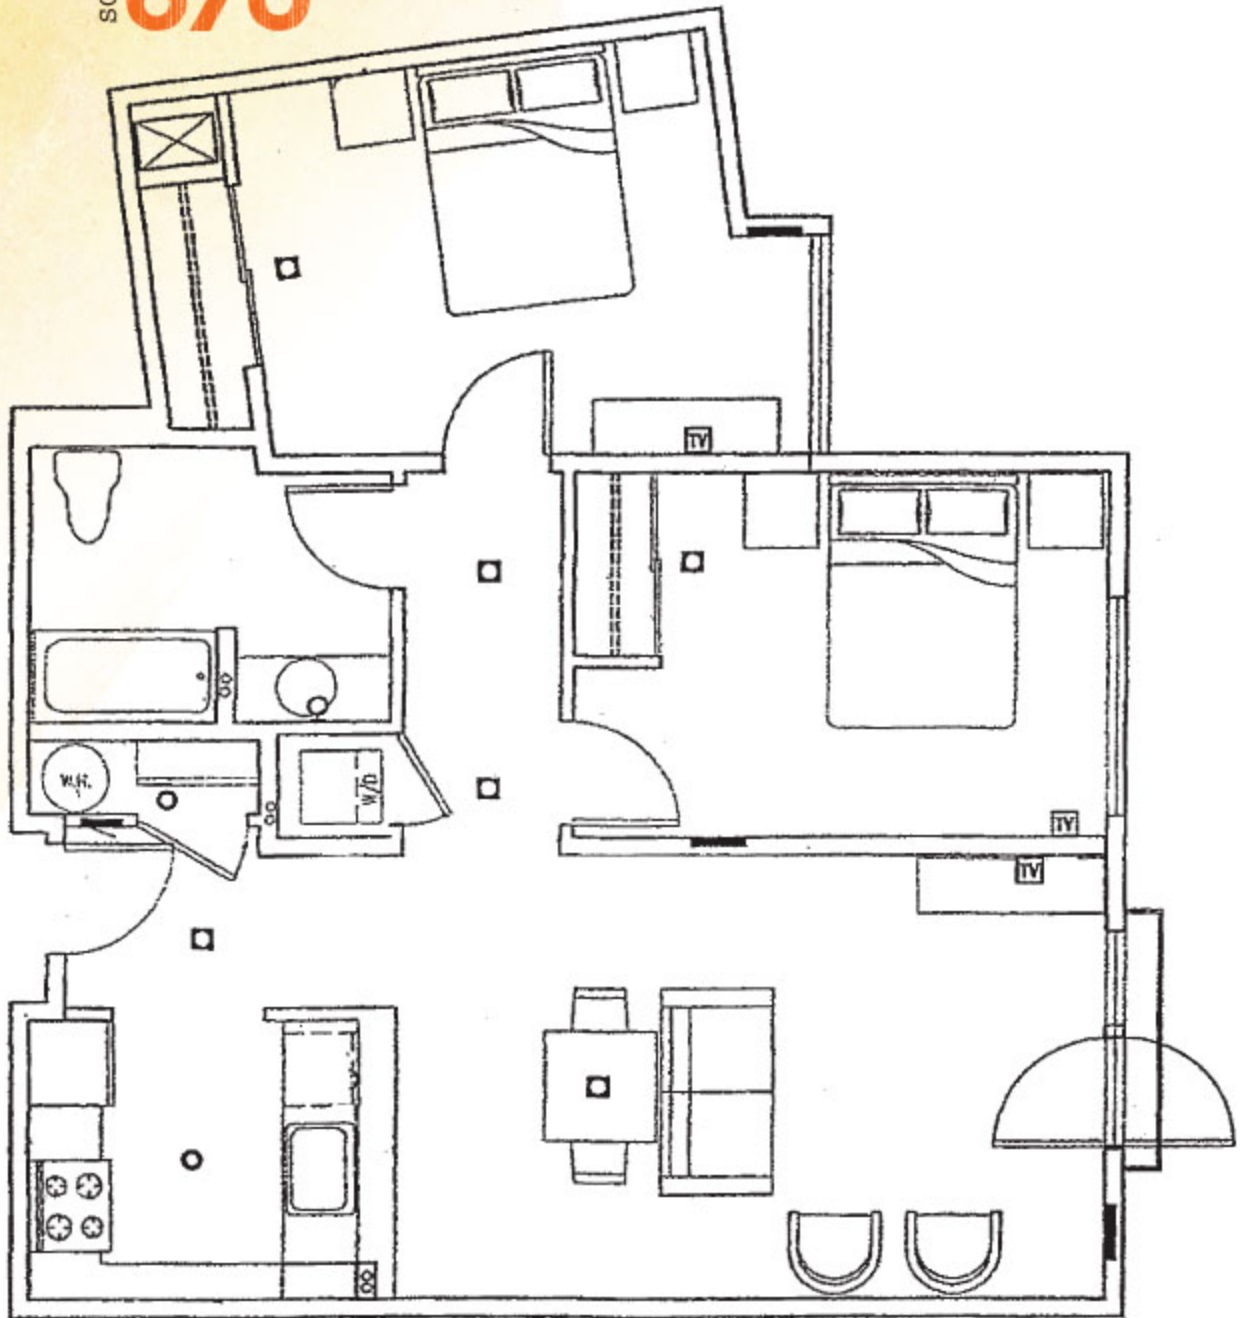

Resident Unit

THEA'S Landing

1705 Dock St, Tacoma, WA 98402
t. 253.572.THEA [8432] • f. 253.572.8435

www.theaslanding.com

2bed/1bath

sq.ft. **870**

C
E2.63 scale: 3/16" = 1'-0"

*please note, diagram may not be perfectly to scale