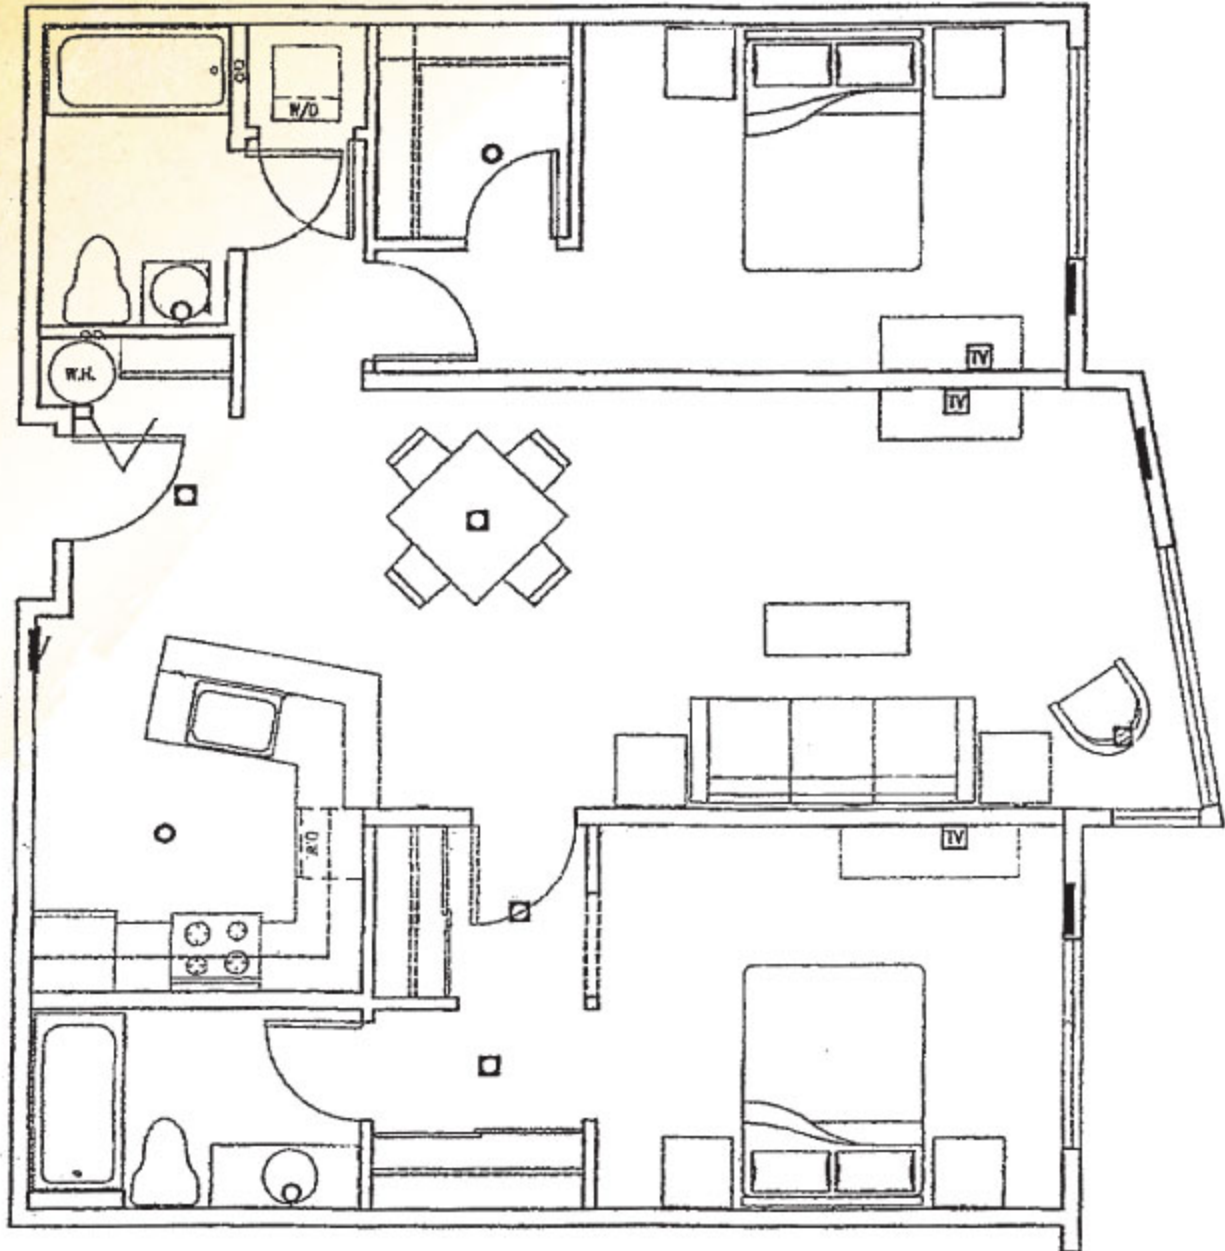

Resident Unit

THEA'S *Landing*

1705 Dock St, Tacoma, WA 98402

t. 253.572.THEA [8432] • f. 253.572.8435

www.theaslanding.com

C4

2bed/2bath

sq.ft. **1009-1048**

D
E2.63 scale: 3/16" = 1'-0"

*please note, diagram may not be perfectly to scale